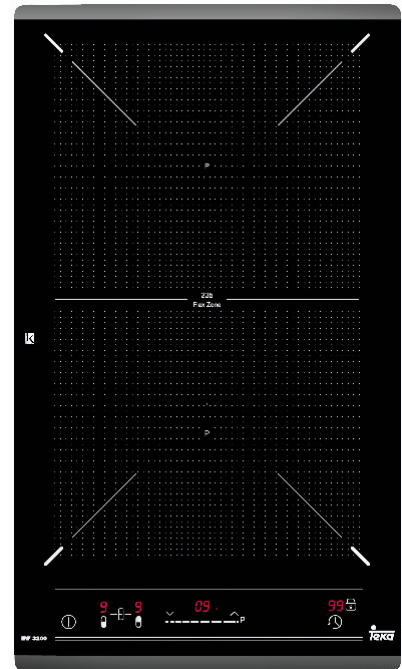

# IRF 3200

### Product description

- Bevelled glass
- Modular induction hob
- Touch control panel
- Cooking time programmer
- Independent programmer of each cooking zone
- Power Plus Function
- Pan optimization system
- Pan detector
- Low temp function
- Security blocking
- Residual heat indicators
- 2 cooking zones:
  - 2 Flex induction 235 x 190 mm=235x395
  - Total nominal power: 3.500 W
- Country of origin: Turkey

### External Dimensions

- W 300 mm
- D 520 mm

### Electric Connection – Technical Features

Cable length (cm)	110
Power supply (v)	230
Maximum nominal power	3500