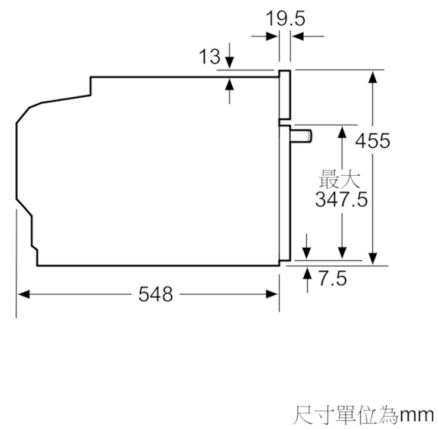

Technical data

Integrated Cleaning system :	No
Required niche size for installation (HxWxD) :	
	450-455 x 560-568 x 550
	455 x 594 x 548
Dimensions of the packed product (HxWxD) (mm) :	
	520 x 710 x 650
Control Panel Material :	Stainless steel
Door Material :	Glass
Net weight (kg) :	28.650
Usable volume of cavity (l) :	47
	, 4D hot air, Bottom heat, Conventional heat, Defrost, Full width grill, Half width grill, Hot Air-Eco, Hot air grilling, low temperature cooking, Pizza setting, pre-heating, warming
First cavity material :	Enamelled
Number of interior lights :	1
Approval certificates :	CE, VDE
Length electrical supply cord (cm) :	150
Interior Lights - cavity 1 :	1
Pull-out system :	Accessory
Clock function :	Alarm, Off, On
Broil Element Wattages cavity 1 (W) :	2800
Convection Element Wattages cavity 1 (W) :	1600
Energy consumption per cycle conventional (2010/30/EC) :	0.73
Energy consumption per cycle forced air convection (2010/30/EC) :	0.61
Energy efficiency index (2010/30/EC) :	81.3
Connection Rating (W) :	2990
	13
電壓 (V) :	220-240
Frequency (Hz) :	50; 60
Plug type :	Gardy plug w/ earthing
Approval certificates :	CE, VDE
Required cutout/niche size for installation (in) :	x x
Dimensions of the packed product (in) :	20.47 x 25.59 x 27.95
Net weight (lbs) :	63.000
Gross weight (lbs) :	68
Length electrical supply cord (cm) :	150
Net weight (kg) :	28.650
Gross weight (kg) :	31.0

-容量：47升

-7: 爐腔備有爐架及伸縮層架

-NO_VALUE

尺寸 (高 x 闊 x 深)：

-455 MM x 594 MM x 548 MM

- “請參考安裝圖紙中提供的開孔尺寸”

Serie | 8, 嵌入式紧凑烤箱,
CBG635BS3

單爐面安裝。

爐面底下若有安裝其他套裝產品，則須遵照以下工作檯面厚度（視情況可能連同底部結構）。

爐面類型	工作檯面最小厚度	
	爐架型	平面型
爐頭可變電磁式烹調爐具	42 mm	43 mm
全平面式 爐頭可變電磁式烹調爐具	52 mm	53 mm
煤氣爐口	32 mm	43 mm
電磁式爐口	32 mm	35 mm