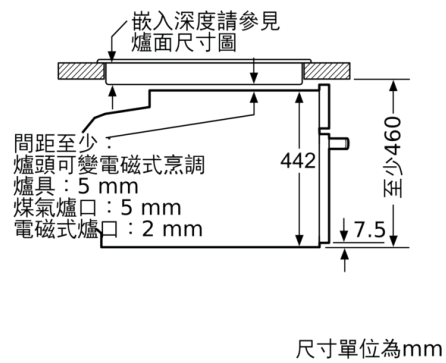

Technical data

Integrated Cleaning system :	No
Required niche size for installation (HxWxD) :	
	450-455 x 560-568 x 550
	455 x 594 x 548
Dimensions of the packed product (HxWxD) (mm) :	
	520 x 710 x 650
Control Panel Material :	Stainless steel
Door Material :	Glass
Net weight (kg) :	28.650
Usable volume of cavity (l) :	47
	, 4D hot air, Bottom heat, Conventional heat, Defrost, Full width grill, Half width grill, Hot Air-Eco, Hot air grilling, low temperature cooking, Pizza setting, pre-heating, warming
First cavity material :	Enamelled
Number of interior lights :	1
Approval certificates :	CE, VDE
Length electrical supply cord (cm) :	150
Interior Lights - cavity 1 :	1
Pull-out system :	Accessory
Clock function :	Alarm, Off, On
Broil Element Wattages cavity 1 (W) :	2800
Convection Element Wattages cavity 1 (W) :	1600
Energy consumption per cycle conventional (2010/30/EC) :	0.73
Energy consumption per cycle forced air convection (2010/30/EC) :	0.61
Energy efficiency index (2010/30/EC) :	81.3
Connection Rating (W) :	2990
	13
電壓 (V) :	220-240
Frequency (Hz) :	50; 60
Plug type :	Gardy plug w/ earthing
Approval certificates :	CE, VDE
Required cutout/niche size for installation (in) :	x x
Dimensions of the packed product (in) :	20.47 x 25.59 x 27.95
Net weight (lbs) :	63.000
Gross weight (lbs) :	68
Length electrical supply cord (cm) :	150
Net weight (kg) :	28.650
Gross weight (kg) :	31.0

-容量：47升

-7: 爐腔備有爐架及伸縮層架

-NO_VALUE

尺寸 (高 x 闊 x 深)：

-455 MM x 594 MM x 548 MM

- “請參考安裝圖紙中提供的開孔尺寸”

Serie | 8, 嵌入式紧凑烤箱,
CBG635BS3

單爐面安裝。

爐面底下若有安裝其他套裝產品，則須遵照以下工作檯面厚度（視情況可能連同底部結構）。

爐面類型	工作檯面最小厚度	
	爐架型	平面型
爐頭可變電磁式烹調爐具	42 mm	43 mm
全平面式 爐頭可變電磁式烹調爐具	52 mm	53 mm
煤氣爐口	32 mm	43 mm
電磁式爐口	32 mm	35 mm