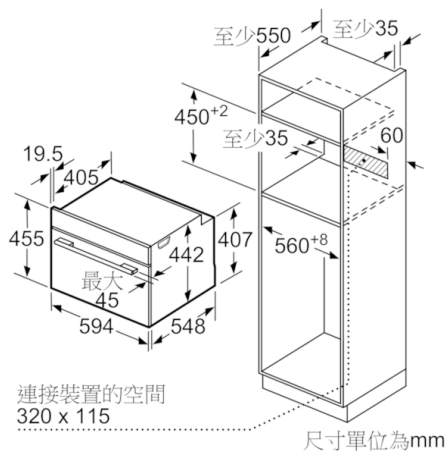

Technical data

Integrated Cleaning system :	No
Required niche size for installation (HxWxD) :	
	450-455 x 560-568 x 550
	455 x 594 x 548
Dimensions of the packed product (HxWxD) (mm) :	
	520 x 710 x 650
Control Panel Material :	Stainless steel
Door Material :	Glass
Net weight (kg) :	28.650
Usable volume of cavity (l) :	47
	, 4D hot air, Bottom heat, Conventional heat, Defrost, Full width grill, Half width grill, Hot Air-Eco, Hot air grilling, low temperature cooking, Pizza setting, pre-heating, warming
First cavity material :	Enamelled
Number of interior lights :	1
Approval certificates :	CE, VDE
Length electrical supply cord (cm) :	150
Interior Lights - cavity 1 :	1
Pull-out system :	Accessory
Clock function :	Alarm, Off, On
Broil Element Wattages cavity 1 (W) :	2800
Convection Element Wattages cavity 1 (W) :	1600
Energy consumption per cycle conventional (2010/30/EC) :	0.73
Energy consumption per cycle forced air convection (2010/30/EC) :	0.61
Energy efficiency index (2010/30/EC) :	81.3
Connection Rating (W) :	2990
	13
電壓 (V) :	220-240
Frequency (Hz) :	50; 60
Plug type :	Gardy plug w/ earthing
Approval certificates :	CE, VDE
Required cutout/niche size for installation (in) :	x x
Dimensions of the packed product (in) :	20.47 x 25.59 x 27.95
Net weight (lbs) :	63.000
Gross weight (lbs) :	68
Length electrical supply cord (cm) :	150
Net weight (kg) :	28.650
Gross weight (kg) :	31.0

-容量：47升

-7: 爐腔備有爐架及伸縮層架

-NO_VALUE

尺寸 (高 x 闊 x 深)：

-455 MM x 594 MM x 548 MM

- “請參考安裝圖紙中提供的開孔尺寸”

Serie | 8, 嵌入式紧凑烤箱,
CBG635BS3

單爐面安裝。

爐面底下若有安裝其他套裝產品，則須遵照以下工作檯面厚度（視情況可能連同底部結構）。

爐面類型	工作檯面最小厚度	
	爐架型	平面型
爐頭可變電磁式烹調爐具	42 mm	43 mm
全平面式 爐頭可變電磁式烹調爐具	52 mm	53 mm
煤氣爐口	32 mm	43 mm
電磁式爐口	32 mm	35 mm