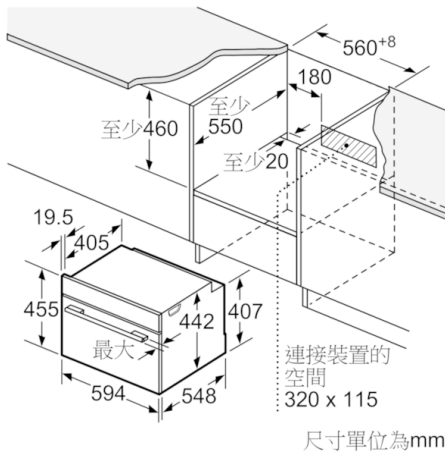

Technical data

Integrated Cleaning system :	No
Required niche size for installation (HxWxD) :	
	450-455 x 560-568 x 550
	455 x 594 x 548
Dimensions of the packed product (HxWxD) (mm) :	
	520 x 710 x 650
Control Panel Material :	Stainless steel
Door Material :	Glass
Net weight (kg) :	28.650
Usable volume of cavity (l) :	47
	, 4D hot air, Bottom heat, Conventional heat, Defrost, Full width grill, Half width grill, Hot Air-Eco, Hot air grilling, low temperature cooking, Pizza setting, pre-heating, warming
First cavity material :	Enamelled
Number of interior lights :	1
Approval certificates :	CE, VDE
Length electrical supply cord (cm) :	150
Interior Lights - cavity 1 :	1
Pull-out system :	Accessory
Clock function :	Alarm, Off, On
Broil Element Wattages cavity 1 (W) :	2800
Convection Element Wattages cavity 1 (W) :	1600
Energy consumption per cycle conventional (2010/30/EC) :	0.73
Energy consumption per cycle forced air convection (2010/30/EC) :	0.61
Energy efficiency index (2010/30/EC) :	81.3
Connection Rating (W) :	2990
	13
電壓 (V) :	220-240
Frequency (Hz) :	50; 60
Plug type :	Gardy plug w/ earthing
Approval certificates :	CE, VDE
Required cutout/niche size for installation (in) :	x x
Dimensions of the packed product (in) :	20.47 x 25.59 x 27.95
Net weight (lbs) :	63.000
Gross weight (lbs) :	68
Length electrical supply cord (cm) :	150
Net weight (kg) :	28.650
Gross weight (kg) :	31.0

-容量：47升

-7: 爐腔備有爐架及伸縮層架

-NO_VALUE

尺寸 (高 x 闊 x 深)：

-455 MM x 594 MM x 548 MM

- “請參考安裝圖紙中提供的開孔尺寸”

Serie | 8, 嵌入式紧凑烤箱,
CBG635BS3

單爐面安裝。

爐面底下若有安裝其他套裝產品，則須遵照以下工作檯面厚度（視情況可能連同底部結構）。

爐面類型	工作檯面最小厚度	
	爐架型	平面型
爐頭可變電磁式烹調爐具	42 mm	43 mm
全平面式 爐頭可變電磁式烹調爐具	52 mm	53 mm
煤氣爐口	32 mm	43 mm
電磁式爐口	32 mm	35 mm