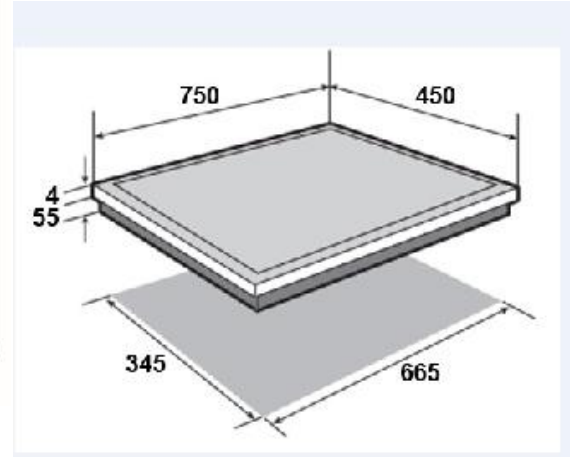

## BPI6230BL – 75cm 2 Zones

- Touch sensitive control
- Vitroceramic glass
- 2 Timers 1-99 minutes
- 2 separate cooking zones
  - Left: 3100W (21cm)
  - Right:2800W (18cm)
  - Total power: 3600W
- Voltage(V): 220-240
- Pack 10 Safety Features
- Built-in dimensions (mm): W665 x D345
- Product dimensions (mm): H59 x W750 x D450
- Made in France