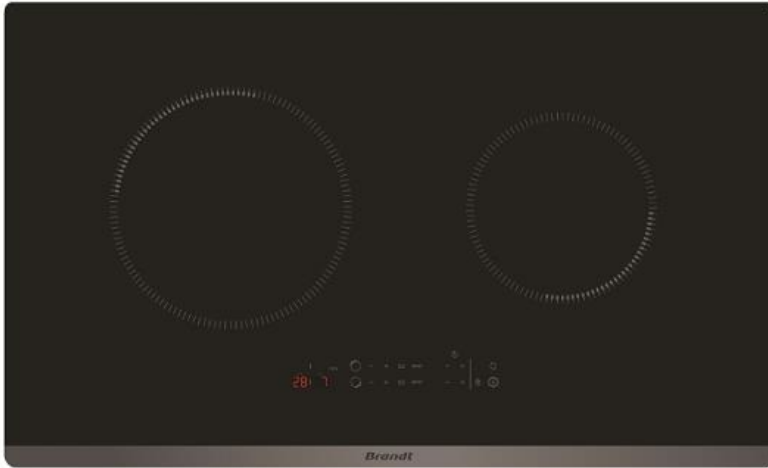

## BPI6230BL – 75cm 2 Zones

- Touch sensitive control
- Vitroceramic glass
- 2 Timers 1-99 minutes
- 2 separate cooking zones
  - Left: 3100W (21cm)
  - Right:2800W (18cm)
  - Total power: 3600W
- Voltage(V): 220-240
- Pack 10 Safety Features
- Built-in dimensions (mm): W665 x D345
- Product dimensions (mm): H59 x W750 x D450
- Made in France